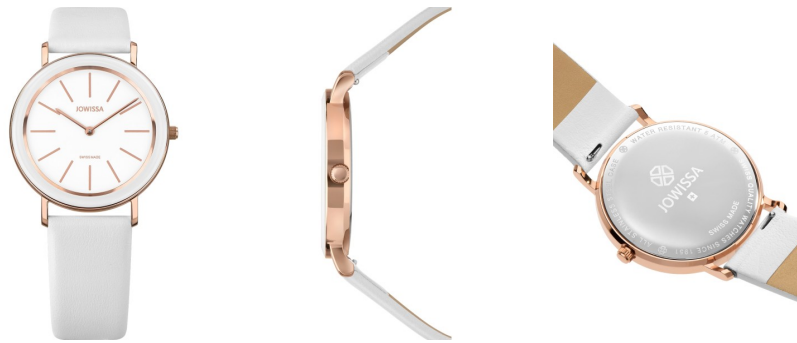

DIALANDO®

Jowissa ladies' watch J4.384.L Specifications

[BUY NOW](#)

This document contains all the specifications for the Jowissa Alto J4.384.L ladies' watch. We at the [DIALANDO® watch store](#) offer a large selection of authentic watches from the best watch brands in the world.
<https://www.dialando.be/>

PRODUCT INFORMATION

EAN	7640167278091
Gender	Ladies
Warranty [years]	2

PRODUCT EXECUTION

Display Type	Analogue
Movement type	Quartz (Battery)

MEASURES

Case width [mm]	35
-----------------	----

MATERIAL & COLOUR

Strap Material	Real leather
Strap Colour	White
Colour of the dial	White
Glass	Mineral glass

DETAILS

Clasp	Buckle
Water resistant	5 ATM